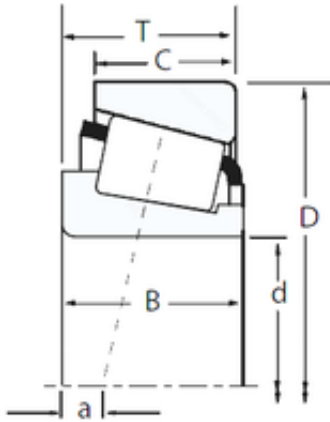

SAF BEARING LIMITED

High speed TIMKEN single row tapered roller bearing 32008X timken bearing price list

Bearing No. 32008X

Size	40x68x19 mm
Bore Diameter	40 mm
Outer Diameter	68 mm
Width	19 mm
d	40 mm
D	68 mm
T	19 mm
B	19 mm
C	14,5 mm
R	1 mm
r	1 mm
Weight	0,27 Kg
Dynamic load rating radial (C)	53,8 kN
Calculation factor (e)	0,38

32008X Bearing 2D drawings and 3D CAD models